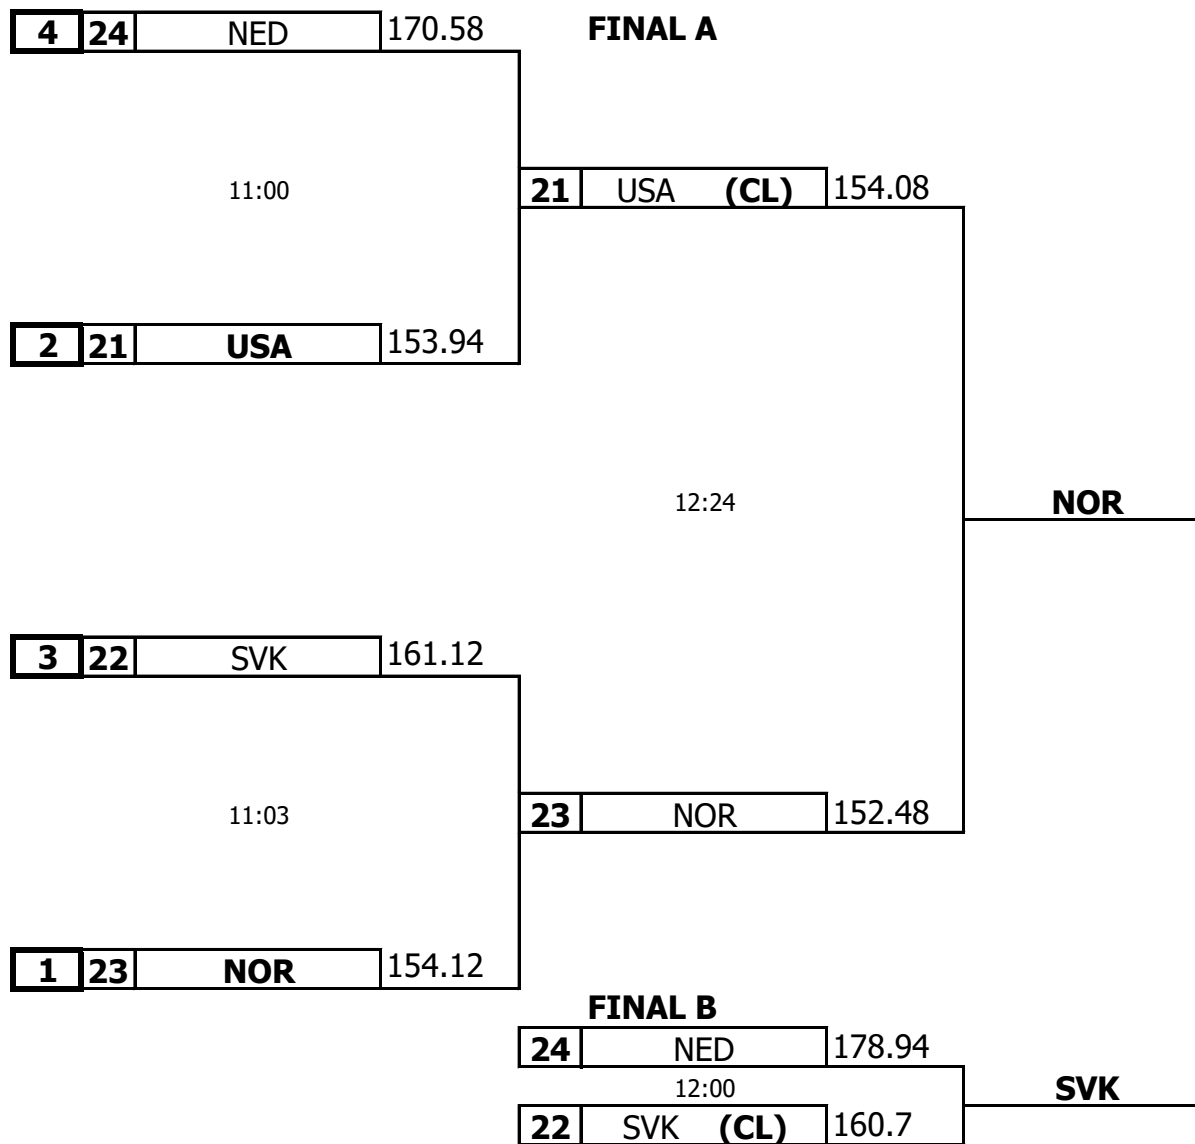

FINAL B

29 BRA 162.45

12:03

31 CRC (CL) 142.44

CRC

World Rafting Championship Argentina 2018

H2H - MASTER WOMEN

Semifinals

World Rafting Championship Argentina 2018

HEAD TO HEAD

MASTER MEN

Rank	St. No	Team	NOC	Points
1	27	CZECH REPUBLIC	CZE	200
2	26	ARGENTINA	ARG	176
3	31	COSTA RICA	CRC	158
4	29	BRAZIL	BRA	144
5	30	UNITED STATES	USA	138
6	25	SLOVAKIA	SVK	132
7	28	COLOMBIA	COL	126