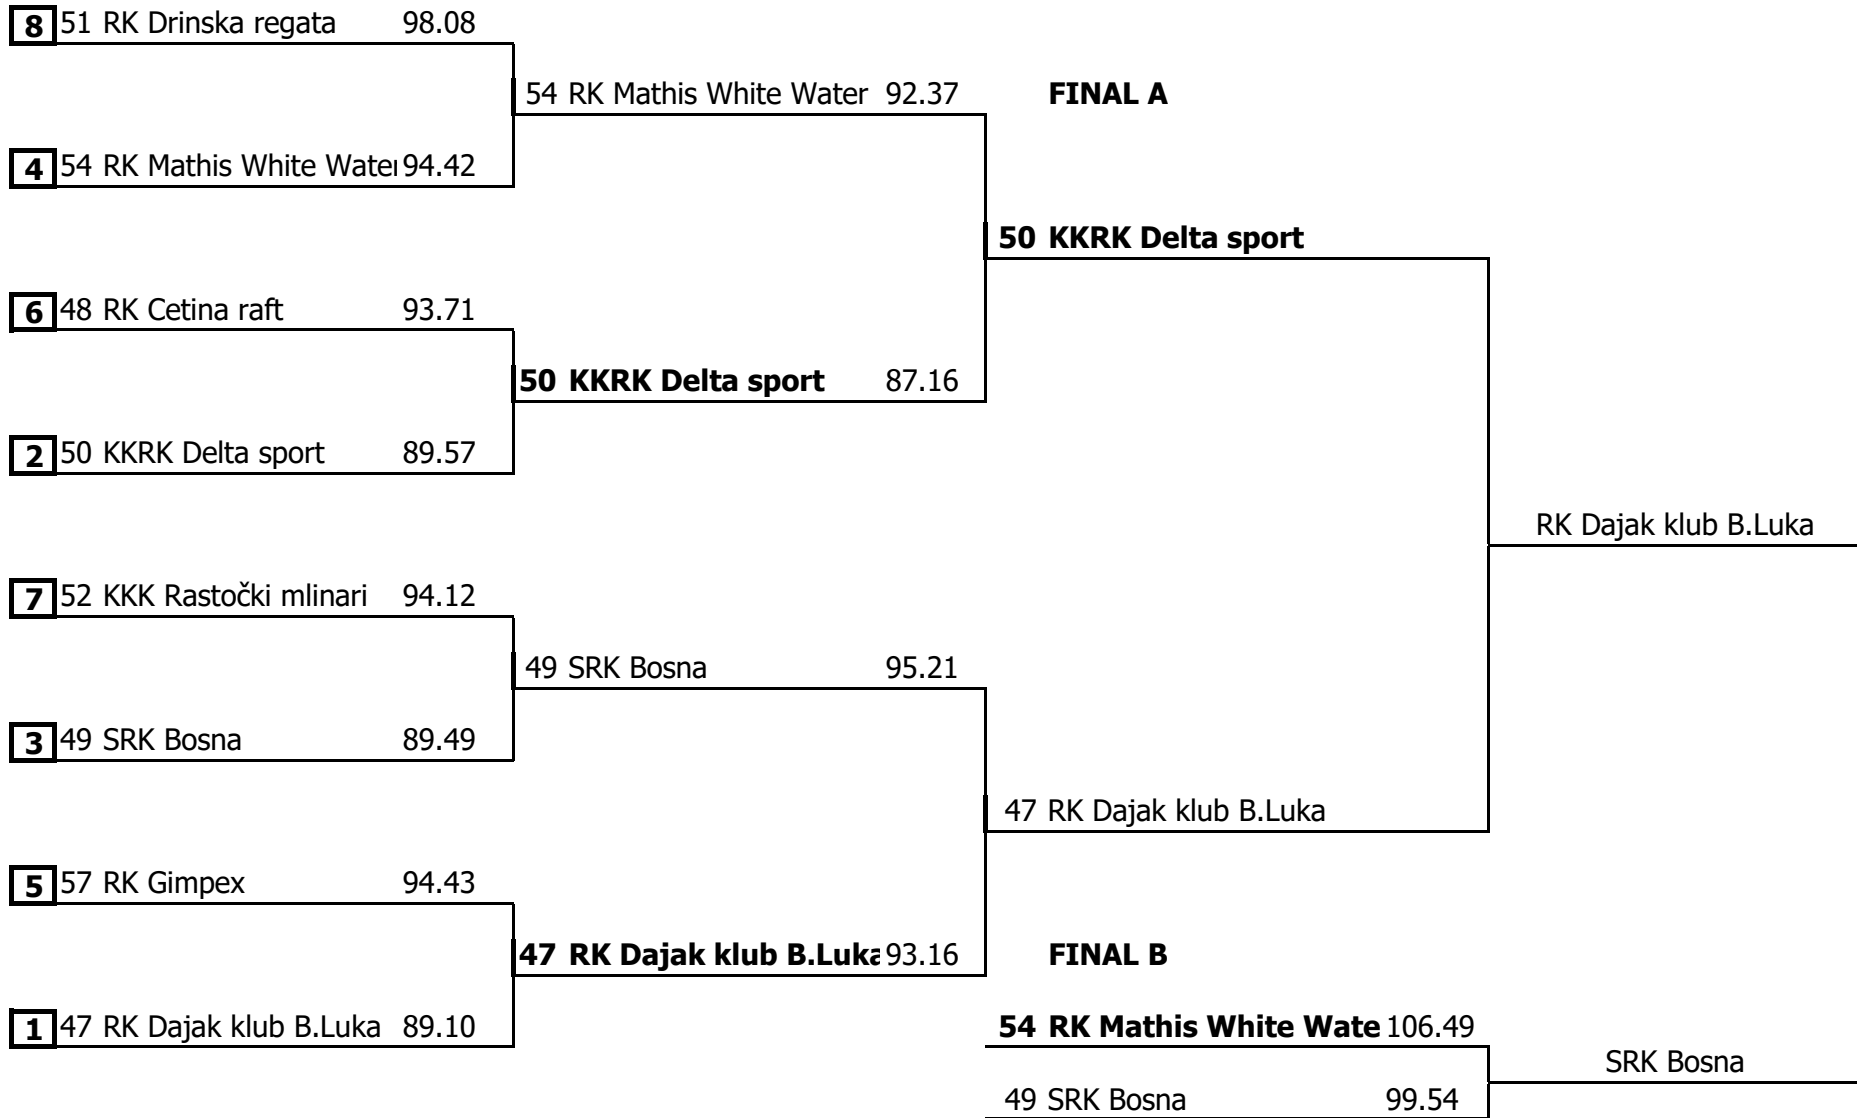

Rafting European Cup

Banja Luka, 11.-12.06.2016.

HEAD TO HEAD - MEN

Rafting European Cup

Banja Luka, 11.-12.06.2016.

HEAD TO HEAD

MEN

Rank	St. No	Team	Nationality	Points
1	47	RK Dajak klub B.Luka	BIH	200
2	50	KKRK Delta sport	CRO	176
3	49	SRK Bosna	BIH	158
4	54	RK Mathis White Water	CRO	144
5	48	RK Cetina raft	CRO	138
6	52	KKK Rastočki mlinari	CRO	132
7	57	RK Gimpex	SLO	126
8	51	RK Drinska regata	SRB	120

WOMEN

Rank	St. No	Team	Nationality	Points
1	97	RK Adventure net	BUL	200
2	98	RK Mathis White Water	CRO	176
3	99	KKK Zagreb	CRO	158