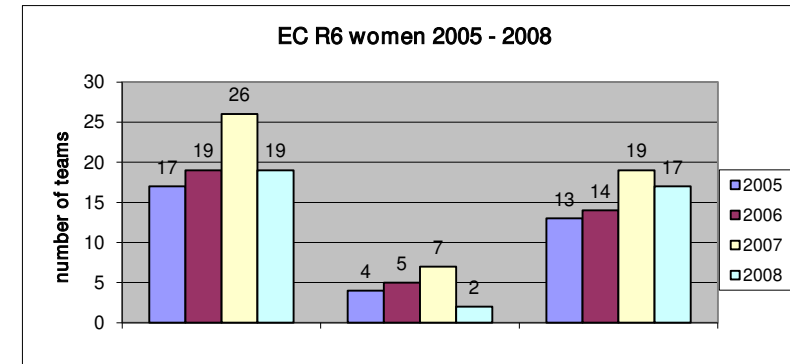

Count of teams, there taken part in EC competitions

Year	category	R6M all of teams	3 or more races	1 - 2 races only	3 or more races in %	1-2 races only in %
2005	R6M	53	12	41	22.6%	77.4%
2006	R6M	70	10	60	14.3%	85.7%
2007	R6M	100	21	79	21.0%	79.0%
2008		85	17	68	20.0%	80.0%
Year	category	R6W all of teams	3 or more races	1 - 2 races only	3 or more races in %	1-2 races only in %
2005	R6W	17	4	13	23.5%	76.5%
2006	R6W	19	5	14	26.3%	73.7%
2007	R6W	26	7	19	26.9%	73.1%
2008		19	2	17	10.5%	89.5%
Year	category	teams taken part R4M	taken part in 3 or more races	taken part 1 - 2 races only	3 or more races in %	1-2 races only in %
2005	R4M	72	4	68	5.6%	94.4%
2006	R4M	107	14	93	13.1%	86.9%
2007	R4M	95	8	87	8.4%	91.6%
2008	R4M	73	3	70	4.1%	95.9%
Year	category	teams taken part R4 W	taken part in 3 or more races	taken part 1 - 2 races only	3 or more races in %	1-2 races only in %
2005	R4W	20	1	19	5.0%	95.0%
2006	R4W	27	8	19	29.6%	70.4%
2007	R4W	22	4	18	18.2%	81.8%
2008	R4W	13	0	13	0.0%	100.0%