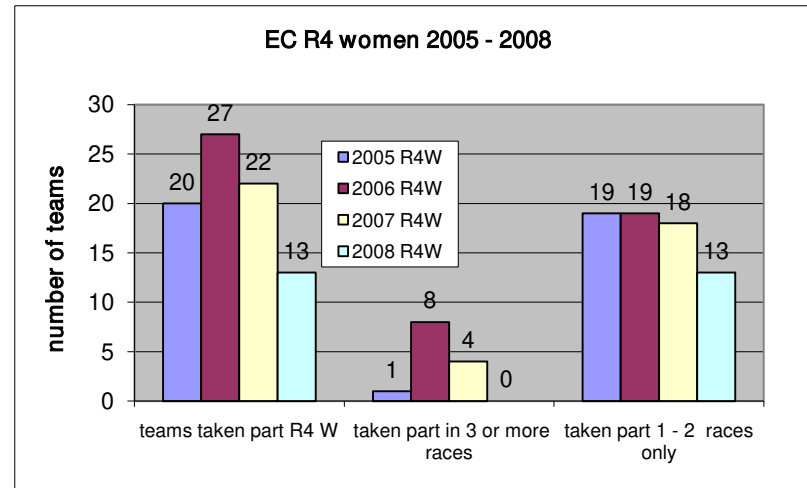

Count of teams, there taken part in EC competitions

Year	category	R6M all of teams	3 or more races	1 - 2 races only	3 or more races in %	1-2 races only in %
2005	R6M	53	12	41	22.6%	77.4%
2006	R6M	70	10	60	14.3%	85.7%
2007	R6M	100	21	79	21.0%	79.0%
2008		85	17	68	20.0%	80.0%
Year	category	R6W all of teams	3 or more races	1 - 2 races only	3 or more races in %	1-2 races only in %
2005	R6W	17	4	13	23.5%	76.5%
2006	R6W	19	5	14	26.3%	73.7%
2007	R6W	26	7	19	26.9%	73.1%
2008		19	2	17	10.5%	89.5%
Year	category	teams taken part R4M	taken part in 3 or more races	taken part 1 - 2 races only	3 or more races in %	1-2 races only in %
2005	R4M	72	4	68	5.6%	94.4%
2006	R4M	107	14	93	13.1%	86.9%
2007	R4M	95	8	87	8.4%	91.6%
2008	R4M	73	3	70	4.1%	95.9%
Year	category	teams taken part R4 W	taken part in 3 or more races	taken part 1 - 2 races only	3 or more races in %	1-2 races only in %
2005	R4W	20	1	19	5.0%	95.0%
2006	R4W	27	8	19	29.6%	70.4%
2007	R4W	22	4	18	18.2%	81.8%
2008	R4W	13	0	13	0.0%	100.0%