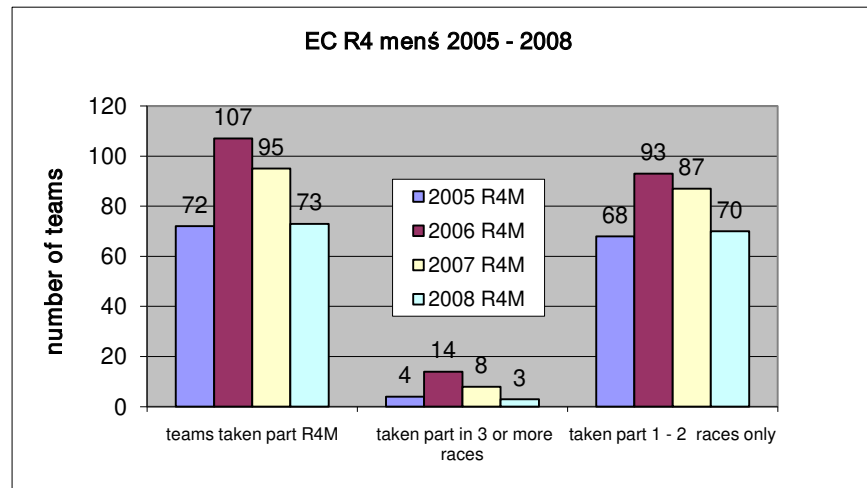

Count of teams, there taken part in EC competitions

Year	category	R6M all of teams	3 or more races	1 - 2 races only	3 or more races in %	1-2 races only in %
2005	R6M	53	12	41	22.6%	77.4%
2006	R6M	70	10	60	14.3%	85.7%
2007	R6M	100	21	79	21.0%	79.0%
2008		85	17	68	20.0%	80.0%
Year	category	R6W all of teams	3 or more races	1 - 2 races only	3 or more races in %	1-2 races only in %
2005	R6W	17	4	13	23.5%	76.5%
2006	R6W	19	5	14	26.3%	73.7%
2007	R6W	26	7	19	26.9%	73.1%
2008		19	2	17	10.5%	89.5%
Year	category	teams taken part R4M	taken part in 3 or more races	taken part 1 - 2 races only	3 or more races in %	1-2 races only in %
2005	R4M	72	4	68	5.6%	94.4%
2006	R4M	107	14	93	13.1%	86.9%
2007	R4M	95	8	87	8.4%	91.6%
2008	R4M	73	3	70	4.1%	95.9%
Year	category	teams taken part R4 W	taken part in 3 or more races	taken part 1 - 2 races only	3 or more races in %	1-2 races only in %
2005	R4W	20	1	19	5.0%	95.0%
2006	R4W	27	8	19	29.6%	70.4%
2007	R4W	22	4	18	18.2%	81.8%
2008	R4W	13	0	13	0.0%	100.0%

R4 MENS				
	2005 - 71teams	2006 - 106 teams	2007 - 94 teams	2008 - 73 teams
CZE	33	50	52	33
SVK	10	13	15	17
GER	15	15	9	8
HUN	1	3	4	6
AUT	7	5	3	0
SLO	0	2	2	0
NED	0	3	2	3
ITA	2	2	2	1
LAT	0	1	2	0
TUR	0	1	2	0
DEN	0	0	1	0
CRO	1	0	0	1
BRA	0	0	0	2
JAP	2	0	0	2
BiH	0	6	0	0
SRB	0	4	0	0
MNE	0	1	0	0
SWI	1	0	0	0
	71	106	94	73