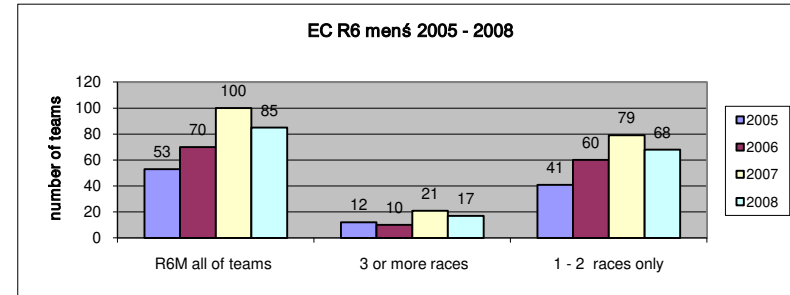

Count of teams, there taken part in EC competitions

Year	category	R6M all of teams	3 or more races	1 - 2 races only	3 or more races in %	1-2 races only in %
2005	R6M	53	12	41	22.6%	77.4%
2006	R6M	70	10	60	14.3%	85.7%
2007	R6M	100	21	79	21.0%	79.0%
2008		85	17	68	20.0%	80.0%
Year	category	R6W all of teams	3 or more races	1 - 2 races only	3 or more races in %	1-2 races only in %
2005	R6W	17	4	13	23.5%	76.5%
2006	R6W	19	5	14	26.3%	73.7%
2007	R6W	26	7	19	26.9%	73.1%
2008		19	2	17	10.5%	89.5%
Year	category	teams taken part R4M	taken part in 3 or more races	taken part 1 - 2 races only	3 or more races in %	1-2 races only in %
2005	R4M	72	4	68	5.6%	94.4%
2006	R4M	107	14	93	13.1%	86.9%
2007	R4M	95	8	87	8.4%	91.6%
2008	R4M	73	3	70	4.1%	95.9%
Year	category	teams taken part R4 W	taken part in 3 or more races	taken part 1 - 2 races only	3 or more races in %	1-2 races only in %
2005	R4W	20	1	19	5.0%	95.0%
2006	R4W	27	8	19	29.6%	70.4%
2007	R4W	22	4	18	18.2%	81.8%
2008	R4W	13	0	13	0.0%	100.0%