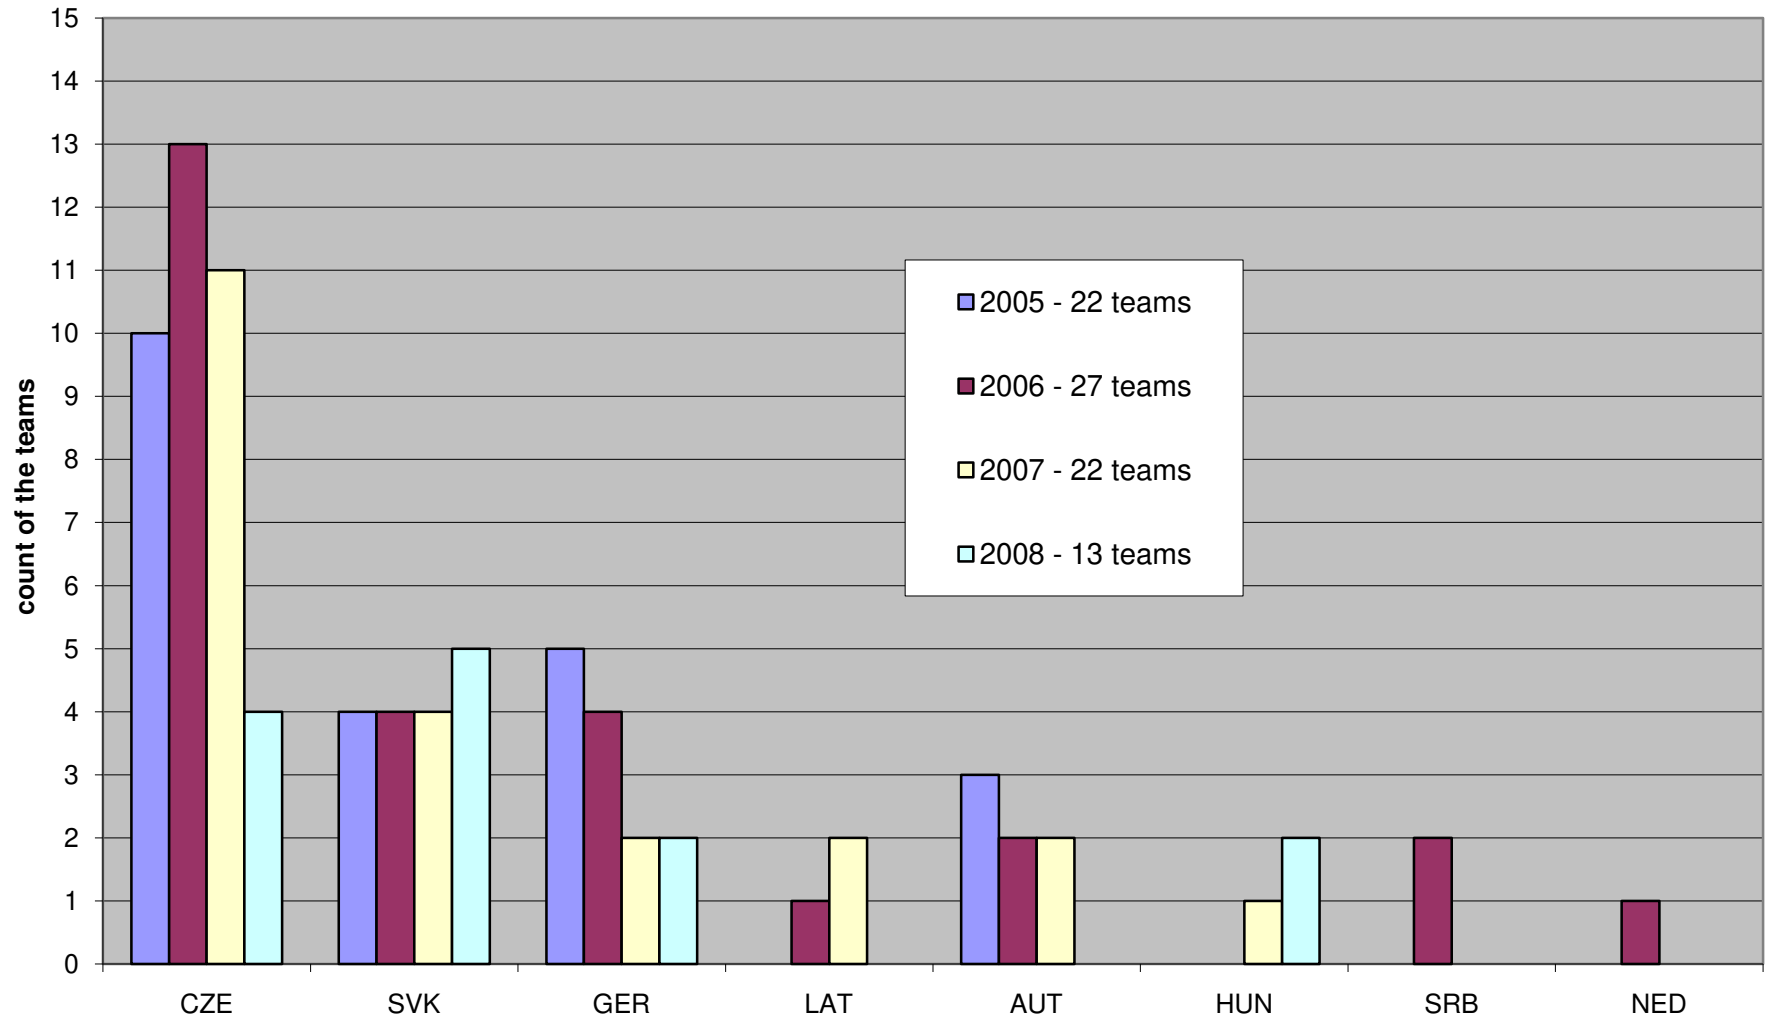

Countries-teams participated on EC R4 women in the years 2005 - 2008