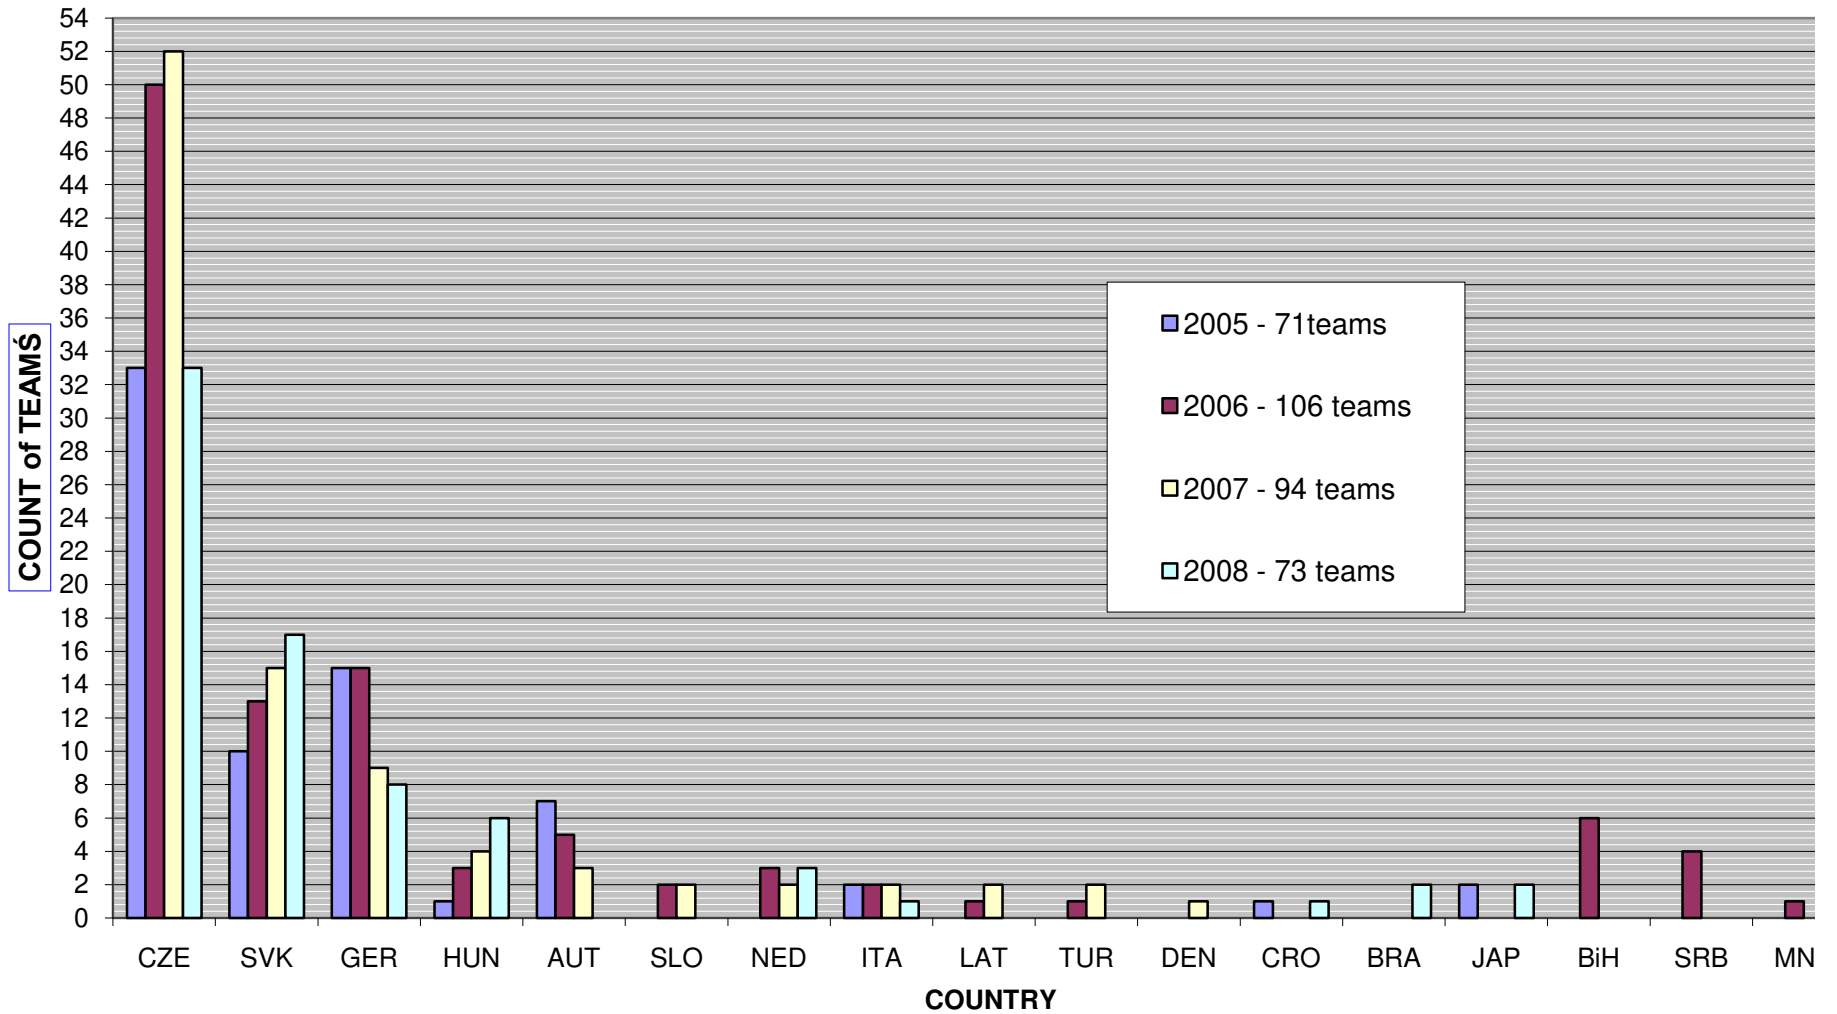

R4 MENS				
	2005 - 71teams	2006 - 106 teams	2007 - 94 teams	2008 - 73 teams
CZE	33	50	52	33
SVK	10	13	15	17
GER	15	15	9	8
HUN	1	3	4	6
AUT	7	5	3	0
SLO	0	2	2	0
NED	0	3	2	3
ITA	2	2	2	1
LAT	0	1	2	0
TUR	0	1	2	0
DEN	0	0	1	0
CRO	1	0	0	1
BRA	0	0	0	2
JAP	2	0	0	2
BiH	0	6	0	0
SRB	0	4	0	0
MNE	0	1	0	0
SWI	1	0	0	0
	71	106	94	73

R6 MENS					
	2005 - 54 teams	2006 - 76 teams	2007 - 96 teams	2008 - 85 teams	součet
CZE	27	21	27	25	100
SVK	11	11	11	15	48
SRB		7	10	11	28
SLO	2	10	7	6	25
CRO		1	9	10	20
ITA	6	5	5		16
BiH		7	7	1	15
MNE		3	4	5	12
BUL			3	6	9
GER	3	2	1	1	7
AUT	1	2	3		6
HUN			2	3	5
NOR	3	2			5
NED		1	2		3
TUR		1	2		3
JAP	1	1		1	3
LAT			2		2
DEN			1		1
BRA				1	1
FIN		1			1
GBR		1			1
	54	76	96	85	311

R4 WOMEN				
	2005 - 22 teams	2006 - 27 teams	2007 - 22 teams	2008 - 13 teams
CZE	10	13	11	4
SVK	4	4	4	5
GER	5	4	2	2
LAT		1	2	0
AUT	3	2	2	0
HUN		0	1	2
SRB		2	0	0
NED		1	0	0
	22	27	22	13

R6 WOMEN					
	2005 - 14 teams	2006 - 19 teams	2007 - 24 teams	2008 - 19 teams	součet
CZE	7	7	7	5	26
SVK	4	5	6	4	19
SRB		2	4	3	9
NOR	2	3			5
GER	1	1	1		3
BUL			1	2	3
ITA			3		3
HUN				2	2
LAT			1		1
CRO				1	1
MNE				1	1
SLO				1	1
GBR		1			1
BiH			1		1
AUT					0
	14	19	24	19	76

Countries-teams participanmted on EC R4menš in the years 2005 - 2008