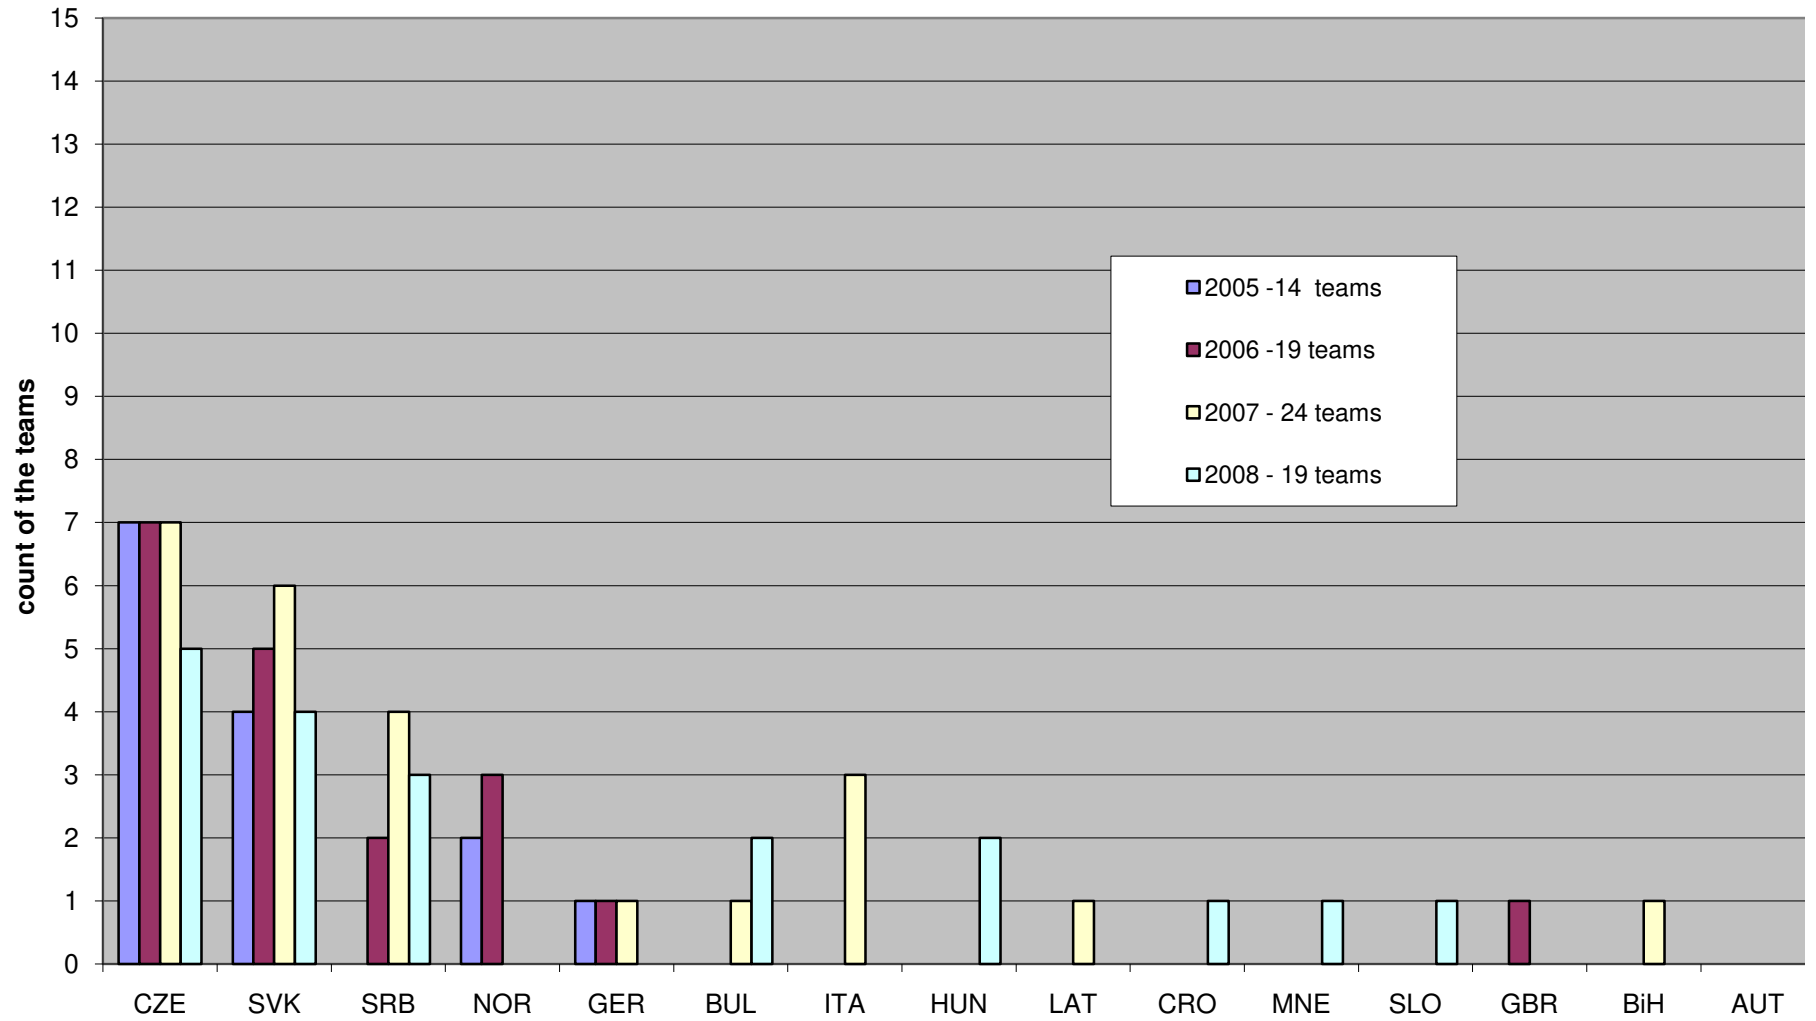

R6 MENS					
	2005 - 54 teams	2006 - 76 teams	2007 - 96 teams	2008 - 85 teams	součet
CZE	27	21	27	25	100
SVK	11	11	11	15	48
SRB		7	10	11	28
SLO	2	10	7	6	25
CRO		1	9	10	20
ITA	6	5	5		16
BiH		7	7	1	15
MNE		3	4	5	12
BUL			3	6	9
GER	3	2	1	1	7
AUT	1	2	3		6
HUN			2	3	5
NOR	3	2			5
NED		1	2		3
TUR		1	2		3
JAP	1	1		1	3
LAT			2		2
DEN			1		1
BRA				1	1
FIN		1			1
GBR		1			1
	54	76	96	85	311

R4 WOMEN				
	2005 - 22 teams	2006 - 27 teams	2007 - 22 teams	2008 - 13 teams
CZE	10	13	11	4
SVK	4	4	4	5
GER	5	4	2	2
LAT		1	2	0
AUT	3	2	2	0
HUN		0	1	2
SRB		2	0	0
NED		1	0	0
	22	27	22	13

R6 WOMEN					
	2005 - 14 teams	2006 - 19 teams	2007 - 24 teams	2008 - 19 teams	součet
CZE	7	7	7	5	26
SVK	4	5	6	4	19
SRB		2	4	3	9
NOR	2	3			5
GER	1	1	1		3
BUL			1	2	3
ITA			3		3
HUN				2	2
LAT			1		1
CRO				1	1
MNE				1	1
SLO				1	1
GBR		1			1
BiH			1		1
AUT					0
	14	19	24	19	76

Countries-teams participanmted on EC R4menš in the years 2005 - 2008

Countries-teams participated on EC R4 women in the years 2005 - 2008

Countries - teams participated on EC R6 women in the years 2005 - 2008

Countries - teams participated on EC R6 Mens in the years 2005 - 2008