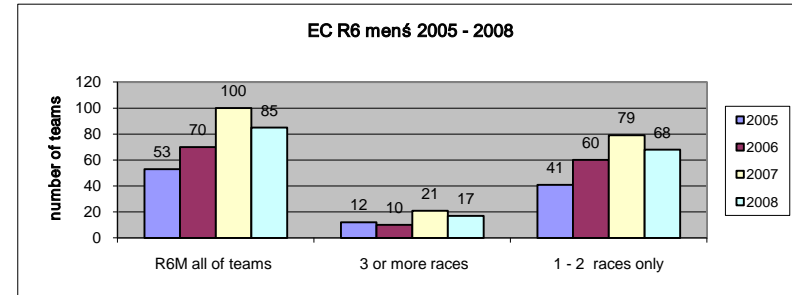

Count of teams, there taken part in EC competitions

| Year | category | R6M all of teams | 3 or more races | 1 - 2 races only | 3 or more races in % | 1-2 races only in % |
|------|----------|-----------------------|-------------------------------|-----------------------------|----------------------|---------------------|
| 2005 | R6M | 53 | 12 | 41 | 22.6% | 77.4% |
| 2006 | R6M | 70 | 10 | 60 | 14.3% | 85.7% |
| 2007 | R6M | 100 | 21 | 79 | 21.0% | 79.0% |
| 2008 | | 85 | 17 | 68 | 20.0% | 80.0% |
| Year | category | R6W all of teams | 3 or more races | 1 - 2 races only | 3 or more races in % | 1-2 races only in % |
| 2005 | R6W | 17 | 4 | 13 | 23.5% | 76.5% |
| 2006 | R6W | 19 | 5 | 14 | 26.3% | 73.7% |
| 2007 | R6W | 26 | 7 | 19 | 26.9% | 73.1% |
| 2008 | | 19 | 2 | 17 | 10.5% | 89.5% |
| Year | category | teams taken part R4M | taken part in 3 or more races | taken part 1 - 2 races only | 3 or more races in % | 1-2 races only in % |
| 2005 | R4M | 72 | 4 | 68 | 5.6% | 94.4% |
| 2006 | R4M | 107 | 14 | 93 | 13.1% | 86.9% |
| 2007 | R4M | 95 | 8 | 87 | 8.4% | 91.6% |
| 2008 | R4M | 73 | 3 | 70 | 4.1% | 95.9% |
| Year | category | teams taken part R4 W | taken part in 3 or more races | taken part 1 - 2 races only | 3 or more races in % | 1-2 races only in % |
| 2005 | R4W | 20 | 1 | 19 | 5.0% | 95.0% |
| 2006 | R4W | 27 | 8 | 19 | 29.6% | 70.4% |
| 2007 | R4W | 22 | 4 | 18 | 18.2% | 81.8% |
| 2008 | R4W | 13 | 0 | 13 | 0.0% | 100.0% |