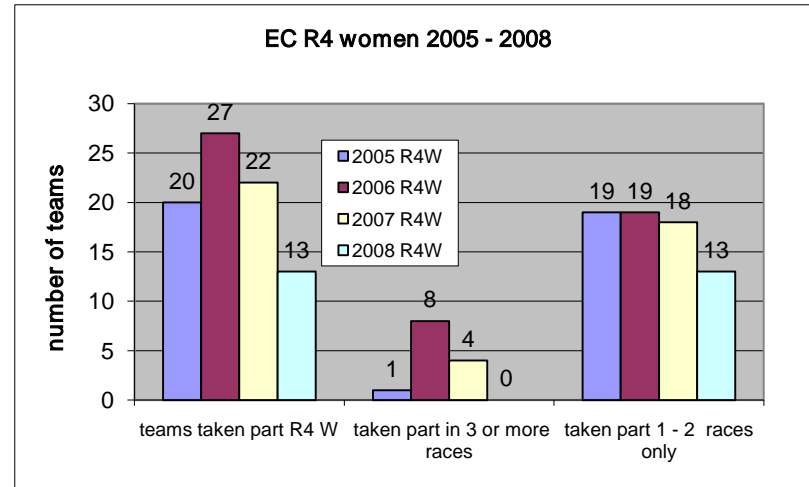

Count of teams, there taken part in EC competitions

| Year | category | R6M all of teams | 3 or more races | 1 - 2 races only | 3 or more races in % | 1-2 races only in % |
|------|----------|-----------------------|-------------------------------|-----------------------------|----------------------|---------------------|
| 2005 | R6M | 53 | 12 | 41 | 22.6% | 77.4% |
| 2006 | R6M | 70 | 10 | 60 | 14.3% | 85.7% |
| 2007 | R6M | 100 | 21 | 79 | 21.0% | 79.0% |
| 2008 | | 85 | 17 | 68 | 20.0% | 80.0% |
| Year | category | R6W all of teams | 3 or more races | 1 - 2 races only | 3 or more races in % | 1-2 races only in % |
| 2005 | R6W | 17 | 4 | 13 | 23.5% | 76.5% |
| 2006 | R6W | 19 | 5 | 14 | 26.3% | 73.7% |
| 2007 | R6W | 26 | 7 | 19 | 26.9% | 73.1% |
| 2008 | | 19 | 2 | 17 | 10.5% | 89.5% |
| Year | category | teams taken part R4M | taken part in 3 or more races | taken part 1 - 2 races only | 3 or more races in % | 1-2 races only in % |
| 2005 | R4M | 72 | 4 | 68 | 5.6% | 94.4% |
| 2006 | R4M | 107 | 14 | 93 | 13.1% | 86.9% |
| 2007 | R4M | 95 | 8 | 87 | 8.4% | 91.6% |
| 2008 | R4M | 73 | 3 | 70 | 4.1% | 95.9% |
| Year | category | teams taken part R4 W | taken part in 3 or more races | taken part 1 - 2 races only | 3 or more races in % | 1-2 races only in % |
| 2005 | R4W | 20 | 1 | 19 | 5.0% | 95.0% |
| 2006 | R4W | 27 | 8 | 19 | 29.6% | 70.4% |
| 2007 | R4W | 22 | 4 | 18 | 18.2% | 81.8% |
| 2008 | R4W | 13 | 0 | 13 | 0.0% | 100.0% |