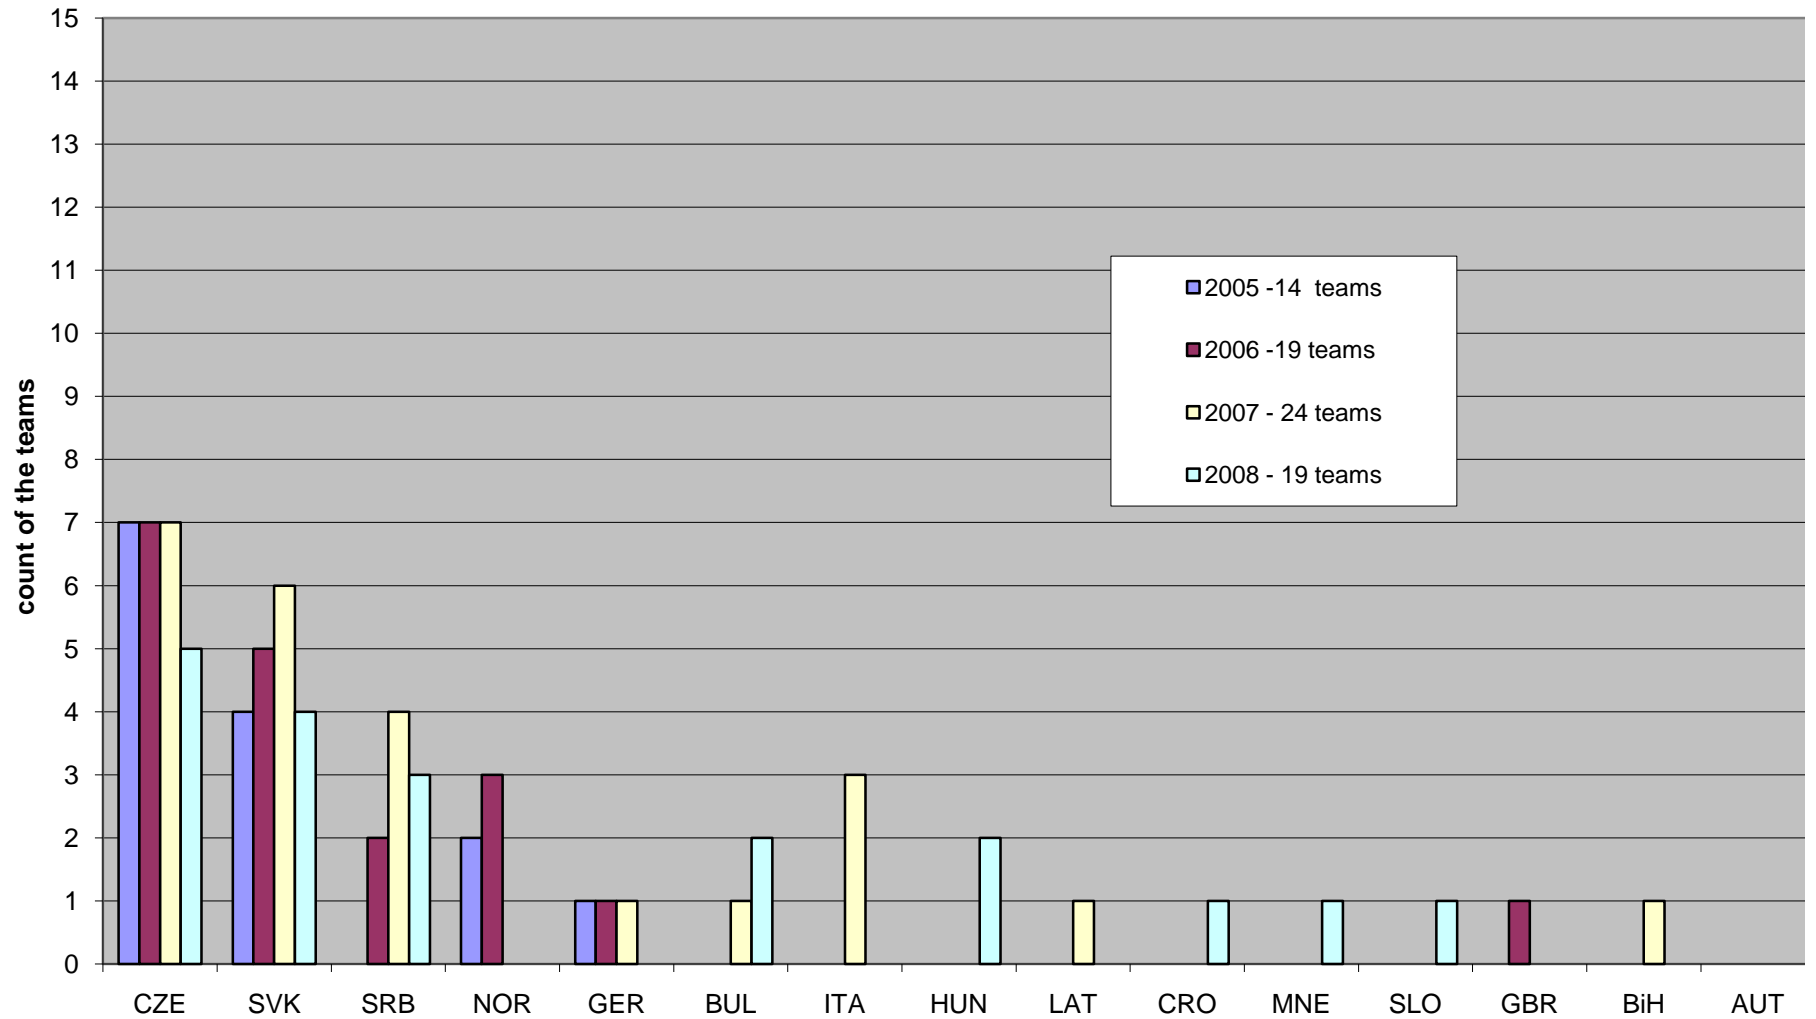

| R4 WOMEN | | | | |
|----------|-----------------|-----------------|-----------------|-----------------|
| | 2005 - 22 teams | 2006 - 27 teams | 2007 - 22 teams | 2008 - 13 teams |
| CZE | 10 | 13 | 11 | 4 |
| SVK | 4 | 4 | 4 | 5 |
| GER | 5 | 4 | 2 | 2 |
| LAT | | 1 | 2 | 0 |
| AUT | 3 | 2 | 2 | 0 |
| HUN | | 0 | 1 | 2 |
| SRB | | 2 | 0 | 0 |
| NED | | 1 | 0 | 0 |
| | 22 | 27 | 22 | 13 |

| R6 WOMEN | | | | | |
|----------|----------------|----------------|-----------------|-----------------|-----------|
| | 2005 -14 teams | 2006 -19 teams | 2007 - 24 teams | 2008 - 19 teams | |
| CZE | 7 | 7 | 7 | 5 | 26 |
| SVK | 4 | 5 | 6 | 4 | 19 |
| SRB | | 2 | 4 | 3 | 9 |
| NOR | 2 | 3 | | | 5 |
| GER | 1 | 1 | 1 | | 3 |
| BUL | | | 1 | 2 | 3 |
| ITA | | | 3 | | 3 |
| HUN | | | | 2 | 2 |
| LAT | | | 1 | | 1 |
| CRO | | | | 1 | 1 |
| MNE | | | | 1 | 1 |
| SLO | | | | 1 | 1 |
| GBR | | 1 | | | 1 |
| BiH | | | 1 | | 1 |
| AUT | | | | | 0 |
| | 14 | 19 | 24 | 19 | 76 |

Countries-teams participanmted on EC R4menš in the years 2005 - 2008

Countries-teams participated on EC R4 women in the years 2005 - 2008

Countries - teams participated on EC R6 women in the years 2005 - 2008

Countries - teams participated on EC R6 Mens in the years 2005 - 2008