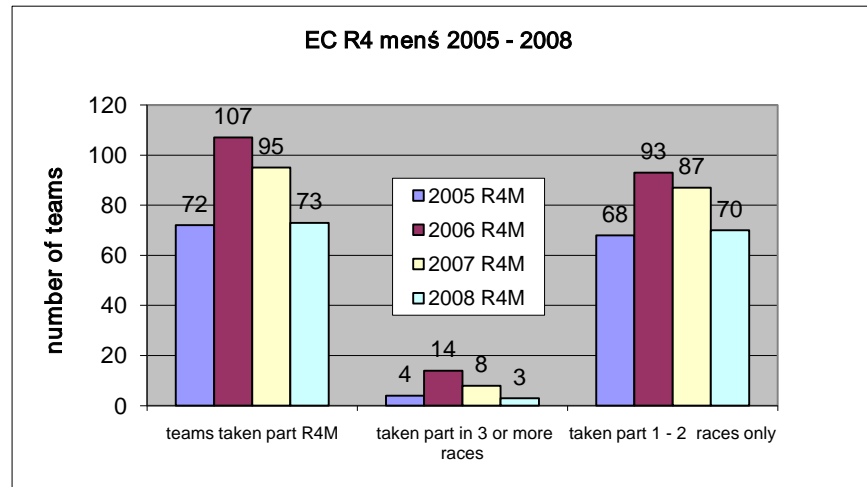

Count of teams, there taken part in EC competitions

| Year | category | R6M all of teams | 3 or more races | 1 - 2 races only | 3 or more races in % | 1-2 races only in % |
|------|----------|-----------------------|-------------------------------|-----------------------------|----------------------|---------------------|
| 2005 | R6M | 53 | 12 | 41 | 22.6% | 77.4% |
| 2006 | R6M | 70 | 10 | 60 | 14.3% | 85.7% |
| 2007 | R6M | 100 | 21 | 79 | 21.0% | 79.0% |
| 2008 | | 85 | 17 | 68 | 20.0% | 80.0% |
| Year | category | R6W all of teams | 3 or more races | 1 - 2 races only | 3 or more races in % | 1-2 races only in % |
| 2005 | R6W | 17 | 4 | 13 | 23.5% | 76.5% |
| 2006 | R6W | 19 | 5 | 14 | 26.3% | 73.7% |
| 2007 | R6W | 26 | 7 | 19 | 26.9% | 73.1% |
| 2008 | | 19 | 2 | 17 | 10.5% | 89.5% |
| Year | category | teams taken part R4M | taken part in 3 or more races | taken part 1 - 2 races only | 3 or more races in % | 1-2 races only in % |
| 2005 | R4M | 72 | 4 | 68 | 5.6% | 94.4% |
| 2006 | R4M | 107 | 14 | 93 | 13.1% | 86.9% |
| 2007 | R4M | 95 | 8 | 87 | 8.4% | 91.6% |
| 2008 | R4M | 73 | 3 | 70 | 4.1% | 95.9% |
| Year | category | teams taken part R4 W | taken part in 3 or more races | taken part 1 - 2 races only | 3 or more races in % | 1-2 races only in % |
| 2005 | R4W | 20 | 1 | 19 | 5.0% | 95.0% |
| 2006 | R4W | 27 | 8 | 19 | 29.6% | 70.4% |
| 2007 | R4W | 22 | 4 | 18 | 18.2% | 81.8% |
| 2008 | R4W | 13 | 0 | 13 | 0.0% | 100.0% |