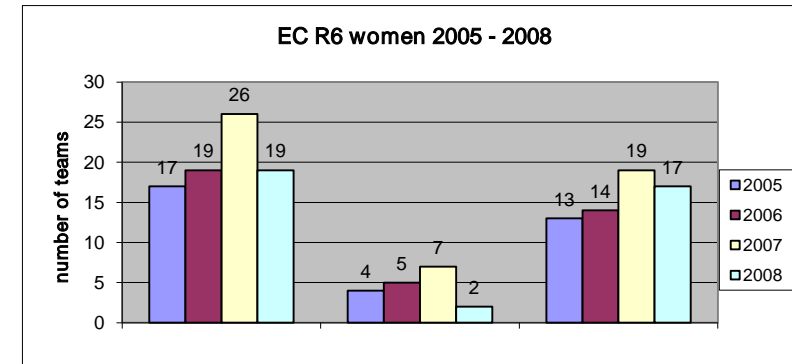

Count of teams, there taken part in EC competitions

| Year | category | R6M all of teams | 3 or more races | 1 - 2 races only | 3 or more races in % | 1-2 races only in % |
|------|----------|-----------------------|-------------------------------|-----------------------------|----------------------|---------------------|
| 2005 | R6M | 53 | 12 | 41 | 22.6% | 77.4% |
| 2006 | R6M | 70 | 10 | 60 | 14.3% | 85.7% |
| 2007 | R6M | 100 | 21 | 79 | 21.0% | 79.0% |
| 2008 | | 85 | 17 | 68 | 20.0% | 80.0% |
| Year | category | R6W all of teams | 3 or more races | 1 - 2 races only | 3 or more races in % | 1-2 races only in % |
| 2005 | R6W | 17 | 4 | 13 | 23.5% | 76.5% |
| 2006 | R6W | 19 | 5 | 14 | 26.3% | 73.7% |
| 2007 | R6W | 26 | 7 | 19 | 26.9% | 73.1% |
| 2008 | | 19 | 2 | 17 | 10.5% | 89.5% |
| Year | category | teams taken part R4M | taken part in 3 or more races | taken part 1 - 2 races only | 3 or more races in % | 1-2 races only in % |
| 2005 | R4M | 72 | 4 | 68 | 5.6% | 94.4% |
| 2006 | R4M | 107 | 14 | 93 | 13.1% | 86.9% |
| 2007 | R4M | 95 | 8 | 87 | 8.4% | 91.6% |
| 2008 | R4M | 73 | 3 | 70 | 4.1% | 95.9% |
| Year | category | teams taken part R4 W | taken part in 3 or more races | taken part 1 - 2 races only | 3 or more races in % | 1-2 races only in % |
| 2005 | R4W | 20 | 1 | 19 | 5.0% | 95.0% |
| 2006 | R4W | 27 | 8 | 19 | 29.6% | 70.4% |
| 2007 | R4W | 22 | 4 | 18 | 18.2% | 81.8% |
| 2008 | R4W | 13 | 0 | 13 | 0.0% | 100.0% |